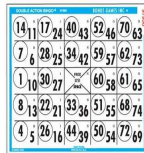

WELCOME TO LITTLE SHELTER \$4100 BINGO

LIC# BC4720419907990

SHARE THE WEALTH - WHITE - WHITE LINE
CLOVER LEAF (4 POSTAGE STAMPS) - 75% PAYOUT

GRAY ADMISSION & BLUE EXTRA - BLUE A/N LINE
A. HARDWAY BINGO \$100
B. TOP & BOTTOM LINES \$150
C. FULL CARD \$500

ORANGE PAPER - ORANGE A/N LINE
A. REGULAR BINGO \$100
B. CRAZY LARGE KITE \$150
C. FULL CARD \$500

5 MINUTE BREAK

GREEN PAPER - GREEN A/N LINE
A. LARGE LETTER X \$100
B. LETTER L (ONE WAY) \$150
C. FULL CARD \$500

QUICKIE \$100

DUAL DAUB PROGRESSIVE STW TBA
*****PURPLE LINE*****

10 MINUTE BREAK

PROGRESSIVE STW BONANZA TBA

YELLOW PAPER - YELLOW A/N LINE
A. REGULAR BINGO \$100
B. TRIPLE BINGO \$150
C. FULL CARD \$500

SHARE THE WEALTH - BROWN - BROWN LINE
ANY 3 VERTICAL LINE - 75% PAYOUT

PINK JACKPOT - PINK A/N LINE (PINK JACKPOT LINE)
A. DOUBLE HARDWAY BINGO \$200
B. FULL CARD \$800

ADMISSION \$3.00 BOOKS \$20.00 EXTRAS \$1.00
WHITE SHARE THE WEALTH-\$2.00
BROWN LATE BIRD - \$3.00
DUAL DAUB \$2.00
BONUS BALL \$1.00 - GOOD ON ALL GAMES
EXCEPT SHARE THE WEALTHS, QUICKIE & PROGRESSIVES